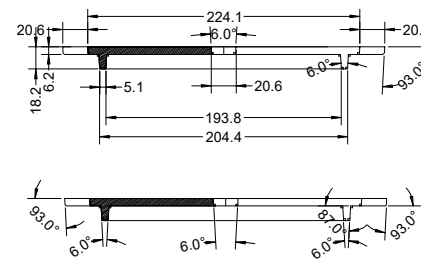

KG5.3.3.1.21 Cast Iron Pattern size, 3% larger

Model MN5.3
Version 3.1
2018-06-21

C Pemberton-Pigott

Cooking Cover

Fuel Cover