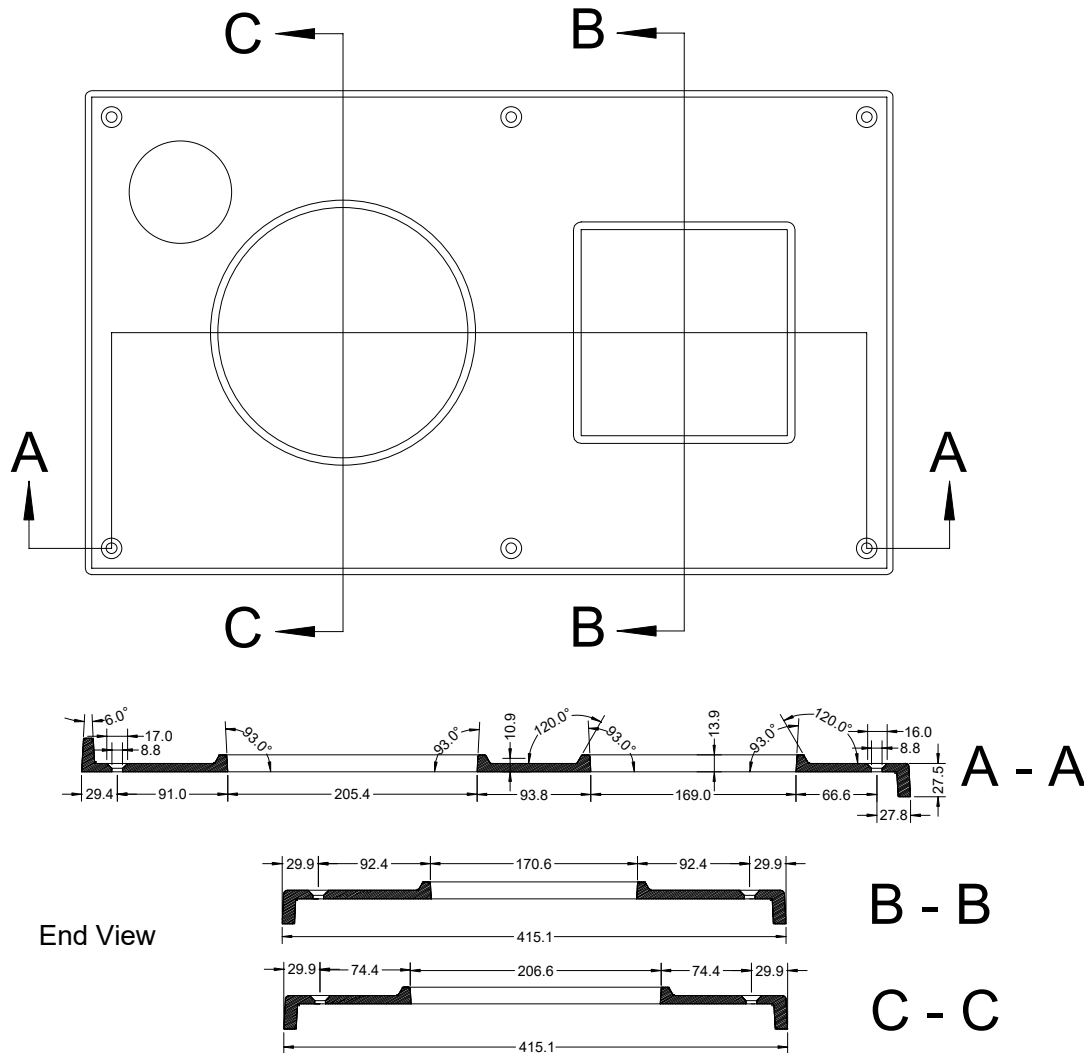

KG5.3.3.1.21 Cast Iron Pattern size, 3% larger

Model MN5.3
Version 3.1
2018-06-21

C Pemberton-Pigott

Cooking Cover

Fuel Cover