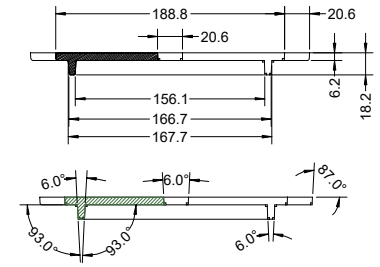

KG5.3.3.1.21 Cast Iron Pattern size, 3% larger

Model MN5.3
Version 3.1
2018-06-21

C Pemberton-Pigott

Cooking Cover

Fuel Cover